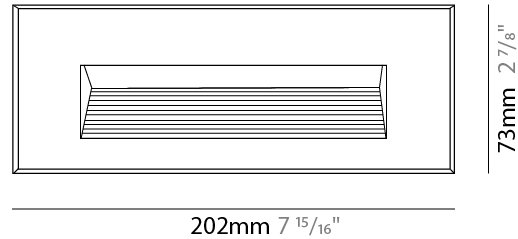

GENERAL

Series: New Green
Subseries: New Green M
Brand: Side
Division: Exterior
Mounting Type: Recessed
Mounting Location: Wall
Subcategory: Step Light

PHYSICAL

Shape: Rectangle
Length (mm): 202
Length (in): 7 ¹⁵/₁₆
Width (mm): 73
Width (in): 2 ⁷/₈
Height (mm): 65
Height (in): 2 ⁹/₁₆
Min. Recessing Depth (mm): 70
Min. Recessing Depth (in): 2 ³/₄
Light Distribution: Asymmetric
Weight (kg): 0.8
Weight (lbs): 1.76
Diffuser: Clear tempered glass
Gasket: Silicone rubber
Fixture Finish: WHI / BLK / GRY
Fixture Material: Aluminum Die Cast

ELECTRICAL

Lamp Type: LED (Zhaga Standard)
Input Wattage (W): 3.65
Total Output Wattage (W): 2.97
Dimming: Non-Dimmable
Driver Included: No
Driver Location: Remote
Driver Type: Constant Current - 120Vac
Driver Class: Class 2
Input Voltage (V): 120 - 277
Constant Current (MA): 350
Upon Request: 0-10Vdc dimming / Phase dimming 120Vac / Non-dimming 120/277Vac

LED

Color Temperature (°K): 3000 / 4000
Max. Delivered Lumen (lm): 195.7 / 204.4
Nominal Lumen (lm): 450 / 470
CRI: >90 CRI
Lamp Life (hrs): 50000

OPTICAL

Optic°: Asymmetrical

RATINGS AND CERTIFICATIONS

Certified By: Certified for North American Standards
IP rating: IP65
IK Rating: IK07

PROJECT	
TYPE	
SPECIFIER	
QUANTITY	
DATE