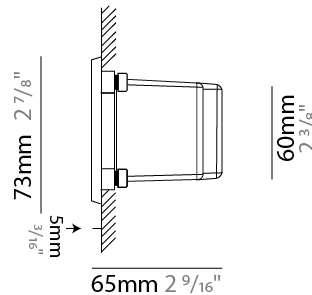

GENERAL

Series: New Green
Subseries: New Green M
Brand: Side
Division: Exterior
Mounting Type: Recessed
Mounting Location: Wall
Subcategory: Step Light

PHYSICAL

Shape: Rectangle
Length (mm): 202
Length (in): 7 ¹⁵/₁₆
Width (mm): 73
Width (in): 2 ⁷/₈
Height (mm): 65
Height (in): 2 ⁹/₁₆
Min. Recessing Depth (mm): 70
Min. Recessing Depth (in): 2 ³/₄
Light Distribution: Asymmetric
Weight (kg): 0.8
Weight (lbs): 1.76
Diffuser: Clear tempered glass
Gasket: Silicone rubber
Fixture Finish: WHI / BLK / GRY
Fixture Material: Aluminum Die Cast

ELECTRICAL

Lamp Type: LED (Zhaga Standard)
Input Wattage (W): 3.65
Total Output Wattage (W): 2.97
Dimming: Non-Dimmable
Driver Included: No
Driver Location: Remote
Driver Type: Constant Current - 120Vac
Driver Class: Class 2
Input Voltage (V): 120 - 277
Constant Current (MA): 350
Upon Request: 0-10Vdc dimming / Phase dimming 120Vac / Non-dimming 120/277Vac

LED

Color Temperature (°K): 3000 / 4000
Max. Delivered Lumen (lm): 195.7 / 204.4
Nominal Lumen (lm): 450 / 470
CRI: >90 CRI
Lamp Life (hrs): 50000

OPTICAL

Optic°: Asymmetrical

RATINGS AND CERTIFICATIONS

Certified By: Certified for North American Standards
IP rating: IP65
IK Rating: IK07

PROJECT	
TYPE	
SPECIFIER	
QUANTITY	
DATE