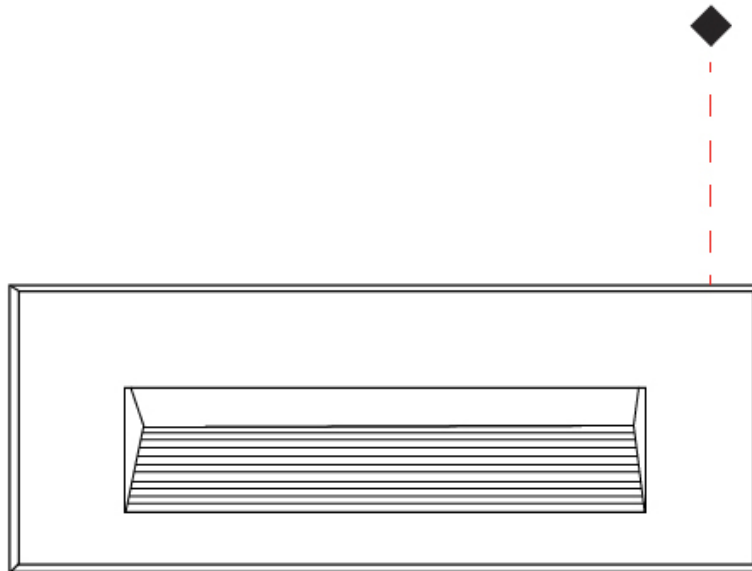

NEW GREEN M RECESSED

E10R0029-

PROJECT

TYPE

SPECIFIER

QUANTITY

DATE